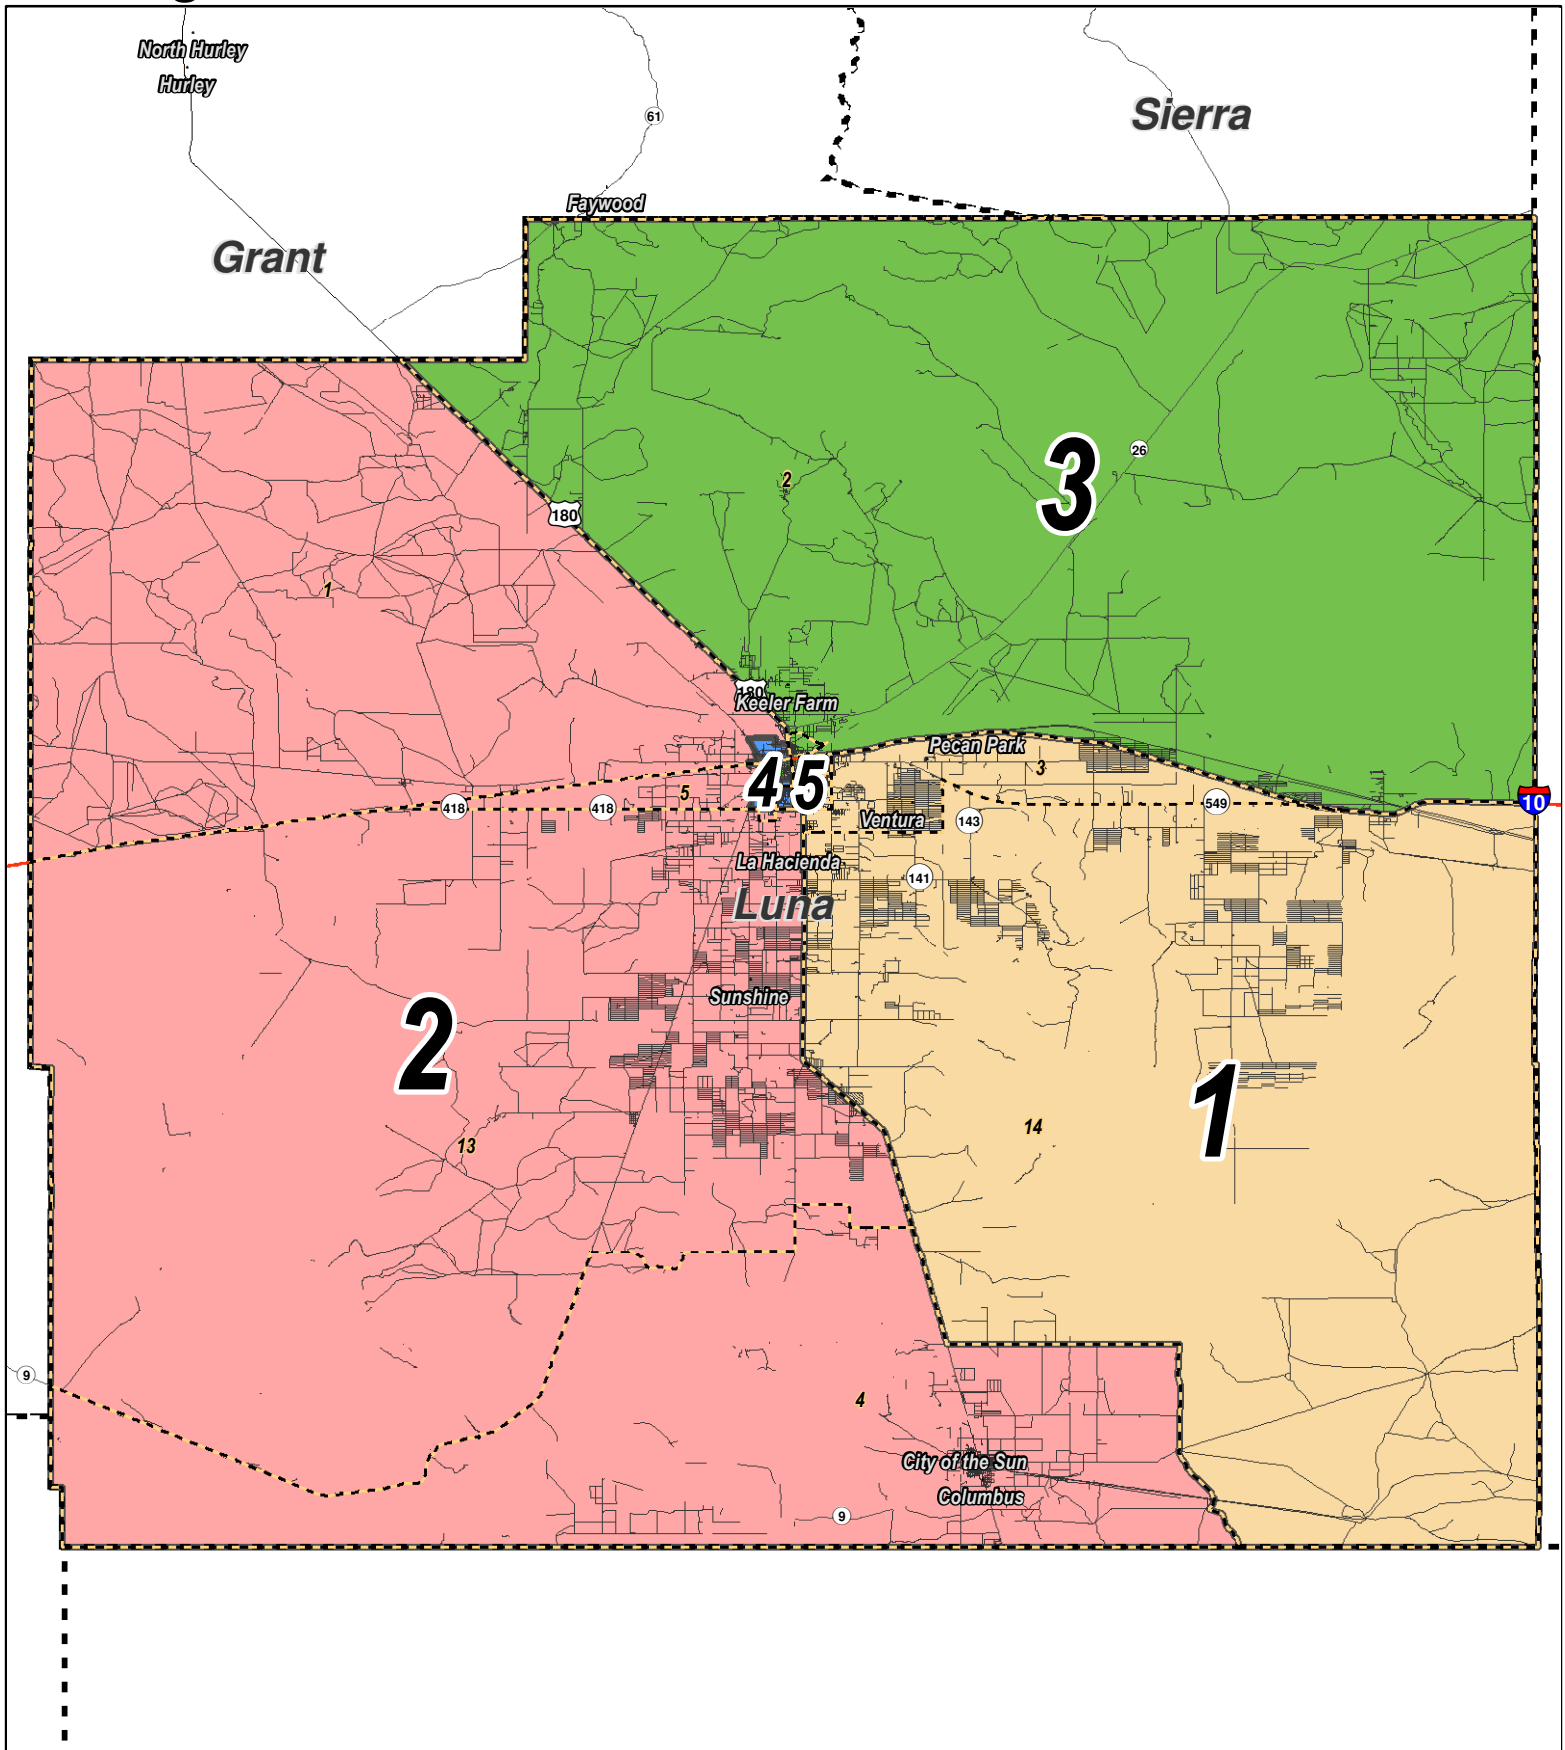

Deming Public Schools

School Board Districts

Adopted as Plan B on March 22, 2012

LEGEND

Created: April 13, 2012

- Precincts
- Counties
- Rivers
- Lakes / Ponds
- Interstate
- US Highway
- State Highway

Research & Polling, Inc. distributes this map assuming no liability for any errors, omissions, or inaccuracies in the information provided regardless of the cause in reliance upon any maps.

Deming Public Schools

School Board Districts

Deming

Adopted as Plan B on March 22, 2012

LEGEND

Created: April 13, 2012

- Precincts
- Rivers
- Interstate
- Lakes / Ponds
- US Highway
- State Highway

Research & Polling, Inc. distributes this map assuming no liability for any errors, omissions, or inaccuracies in the information provided regardless of the cause in reliance upon any maps.