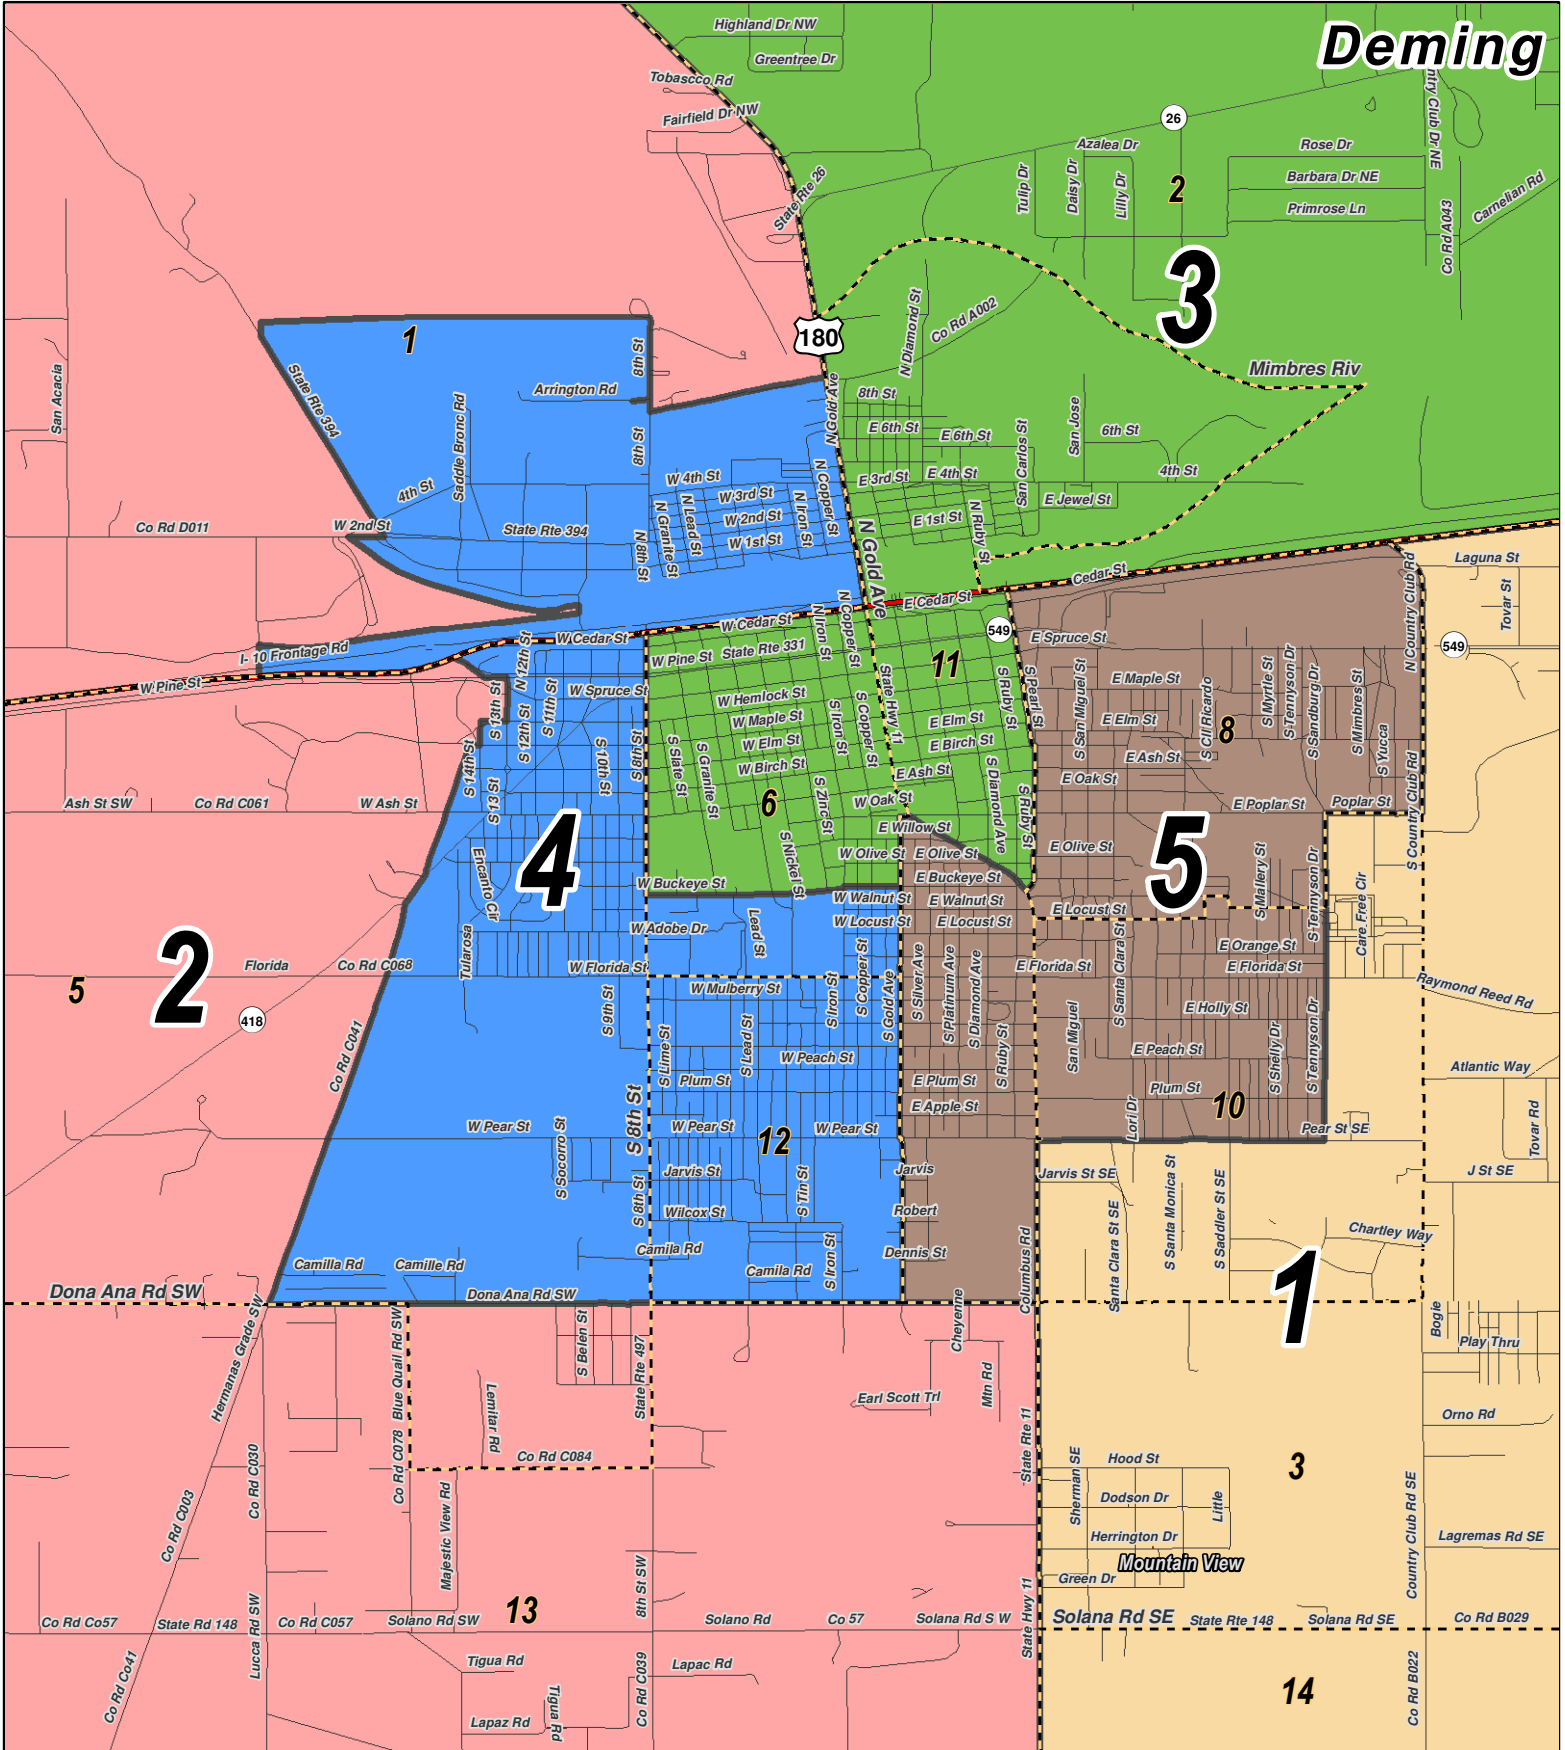

Deming Public Schools

School Board Districts

Adopted as Plan B on March 22, 2012

LEGEND

Created: April 13, 2012

- Precincts
- Counties
- Rivers
- Lakes / Ponds
- Interstate
- US Highway
- State Highway

Research & Polling, Inc. distributes this map assuming no liability for any errors, omissions, or inaccuracies in the information provided regardless of the cause in reliance upon any maps.

Deming Public Schools

School Board Districts

Deming

Adopted as Plan B on March 22, 2012

LEGEND

Created: April 13, 2012

- Precincts
- Rivers
- Interstate
- Lakes / Ponds
- US Highway
- State Highway

Research & Polling, Inc. distributes this map assuming no liability for any errors, omissions, or inaccuracies in the information provided regardless of the cause in reliance upon any maps.